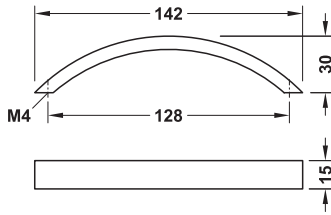

1

Finish/colour	Cat. No.
Brushed nickel plated	155.00.450

Packing: 1, 25 or 150 pieces

Timeless Furniture Handles

Finish/colour	Cat. No.
Polished chrome plated	155.00.510
Brushed nickel plated	155.00.520
Gold coloured, polished	155.00.500
Matt, black	155.00.530

Packing: 1 or 25 pieces

M4 threaded screws

► FF 1.260

DGH-M-INT 2020, HDE-en, 05/19; Dimensional data not binding. We reserve the right to alter specifications without notice.