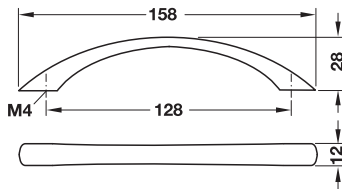

1

Finish/colour	Cat. No.
Brushed nickel plated	155.00.450

Packing: 1, 25 or 150 pieces

Timeless Furniture Handles

Finish/colour	Cat. No.
Polished chrome plated	155.00.510
Brushed nickel plated	155.00.520
Gold coloured, polished	155.00.500
Matt, black	155.00.530

Packing: 1 or 25 pieces

M4 threaded screws

► FF 1.260

DGH-M-INT 2020, HDE-en, 05/19; Dimensional data not binding. We reserve the right to alter specifications without notice.